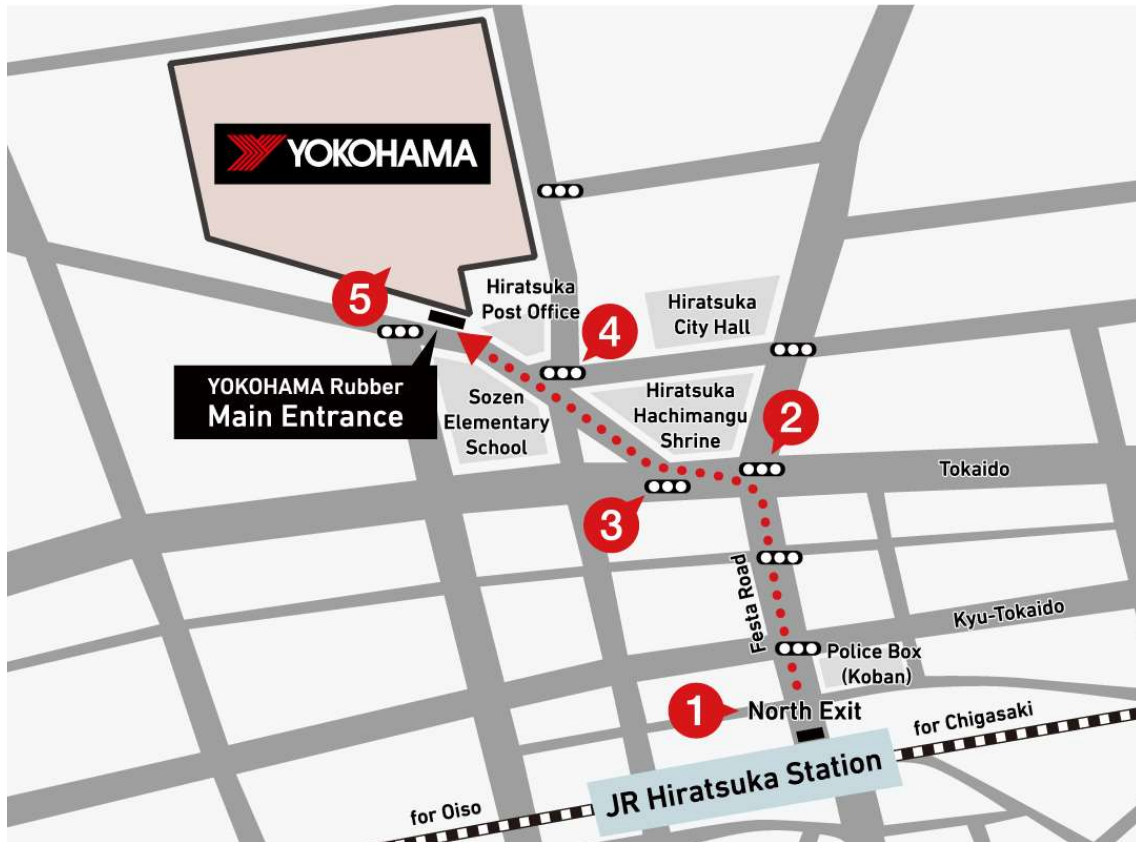

## Directions from Hiratsuka Station to Yokohama Rubber Co., Ltd. Head Office

1. Exit JR Hiratsuka Station via the North Exit and head north on Festa Road.
2. Turn left at the Miyanomae intersection and continue for about 200 meters.
3. Turn right at the first traffic light (Hachimangumae) and continue walking.
4. Cross to the side of the road with the post office at the Hiratsukayubinkyokumae intersection and continue walking past the post office.
5. You'll see the Yokohama Rubber Co., Ltd. Head Office on your right.